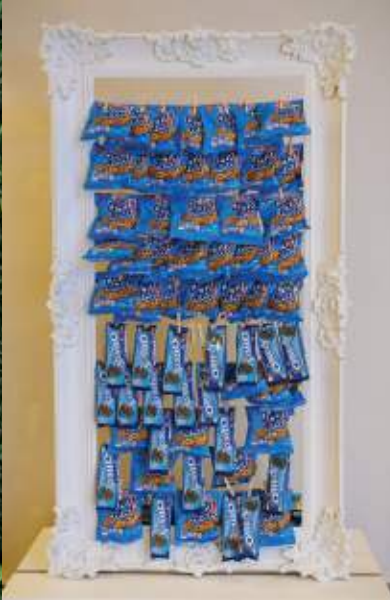

THE SMALL CLASSIC
IN WHITE OR GOLD
THE SMALL LIGHT UP
160

THE MODERN
195

THE GEOMETRIC
185

THE VINTAGE
185

THE LIGHT UP
195

A0* | A1** WOODEN SIGN ON FRAME OR BOX BASE
195 | 175

MOON ON BOX BASE
255

A1 NATURAL WOOD
165