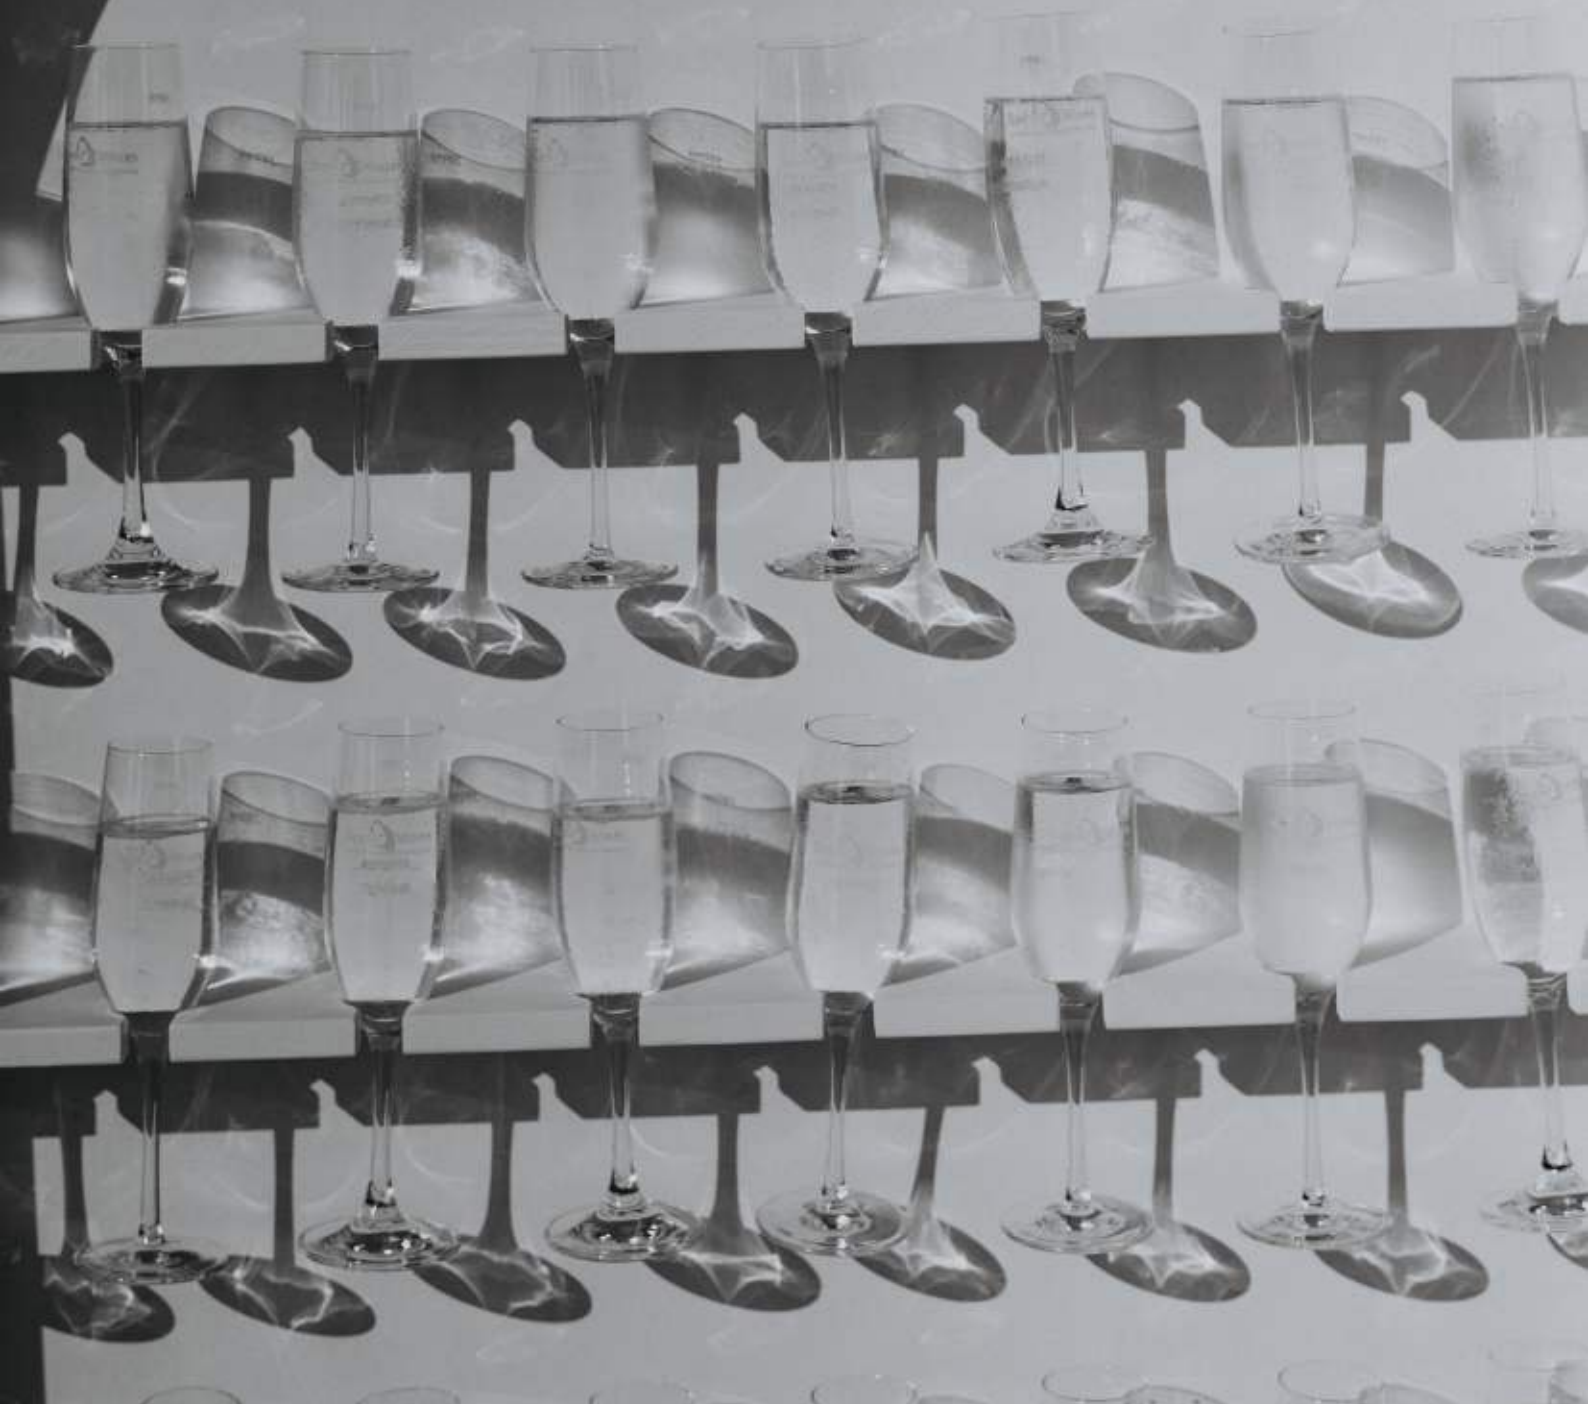

CHAMPAGNE WALLS

THE ARCHED TOP

Our biggest, most flexible and personalisable champagne display yet

MAIN WALLS: 32-SLOTS W. PRINTED INSERT OR 40-SLOTS FULL WALL - 295

EXTENSION MODULES 15 OR 20 SLOTS - 95 PER EXTENSION MODULE