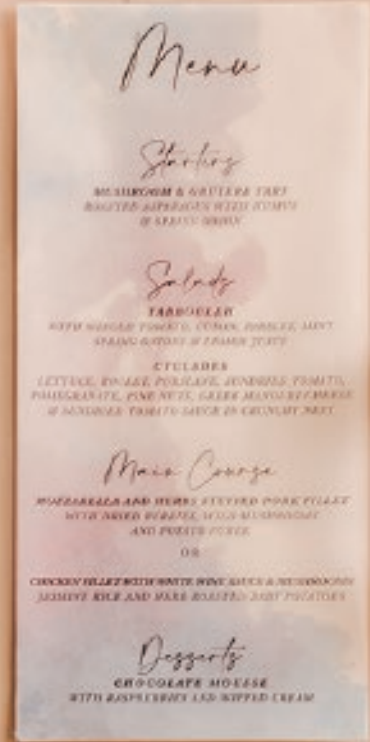

PERSONALISED DETAILS